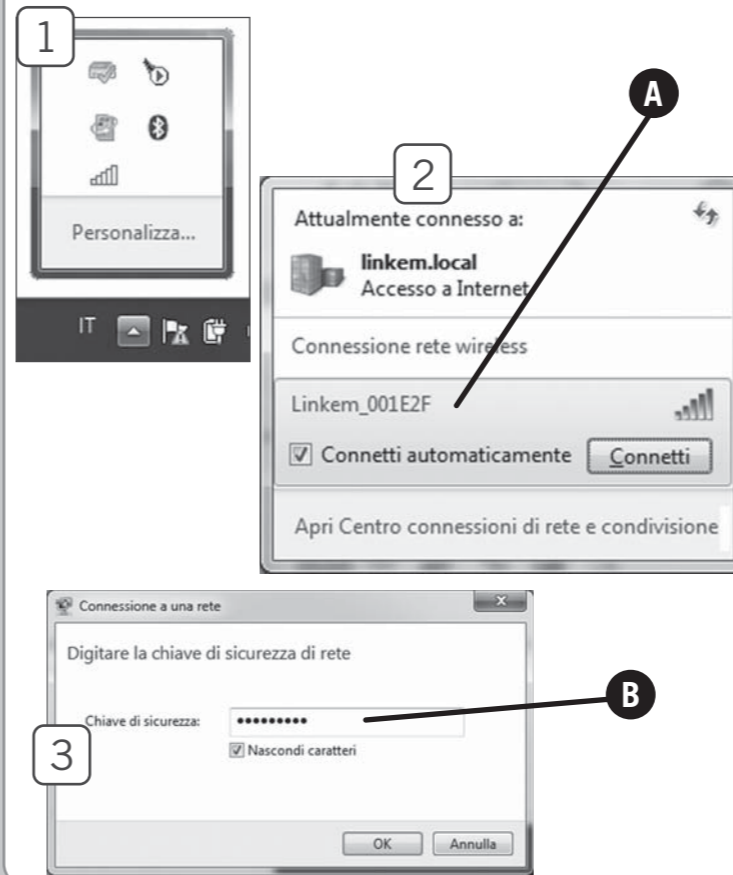

2

Contenuto della confezione Package Contents

配件項目

3

Descrizione fisica Physical Description

燈號示意

	Power	Green LED ON
	Wireless	Green LED ON
	Router	Green LED ON
	Diag	LED OFF
	Security	LED OFF

4

www.linkem.com

5

SSID e chiave WPA SSID & WPA key

Windows XP

Windows 7/Vista

Windows 8/8.1

MacOSX

iPhone/iPod/iPad iOS 6

Gestione avanzata Access Point Advanced AccessPoint Management

進階無線網路基地台應用示意圖