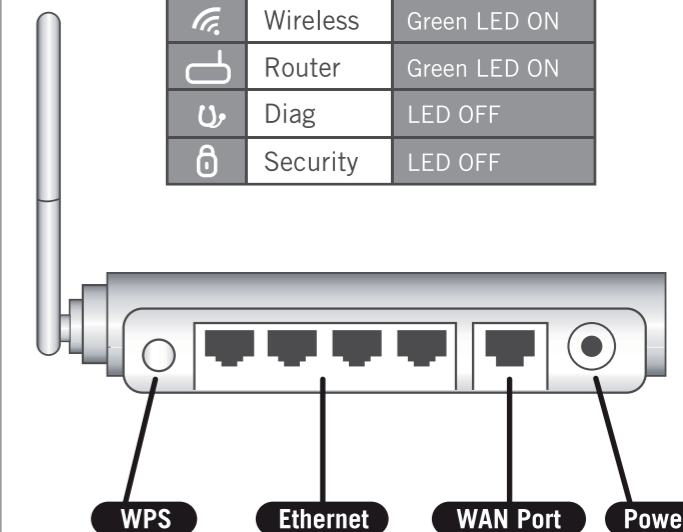

2

Contenuto della confezione Package Contents

配件項目

3

Descrizione fisica Physical Description

燈號示意

	Power	Green LED ON
	Wireless	Green LED ON
	Router	Green LED ON
	Diag	LED OFF
	Security	LED OFF

4