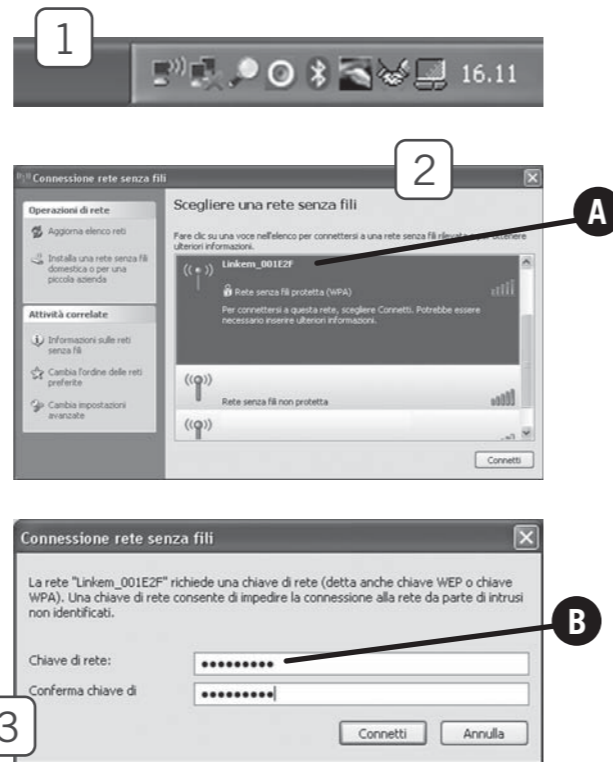

2

Contenuto della confezione Package Contents

配件項目

3

Descrizione fisica Physical Description

燈號示意

	Power	Green LED ON
	Wireless	Green LED ON
	Router	Green LED ON
	Diag	LED OFF
	Security	LED OFF

4

www.linkem.com

5

SSID e chiave WPA SSID & WPA key

Windows XP

Windows 7/Vista

Windows 8/8.1

MacOSX

iPhone/iPod/iPad iOS 6