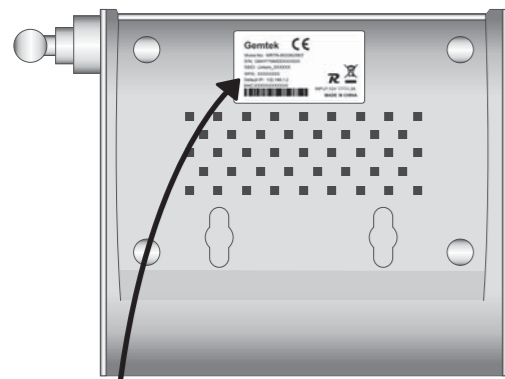

5

SSID e chiave WPA SSID & WPA key