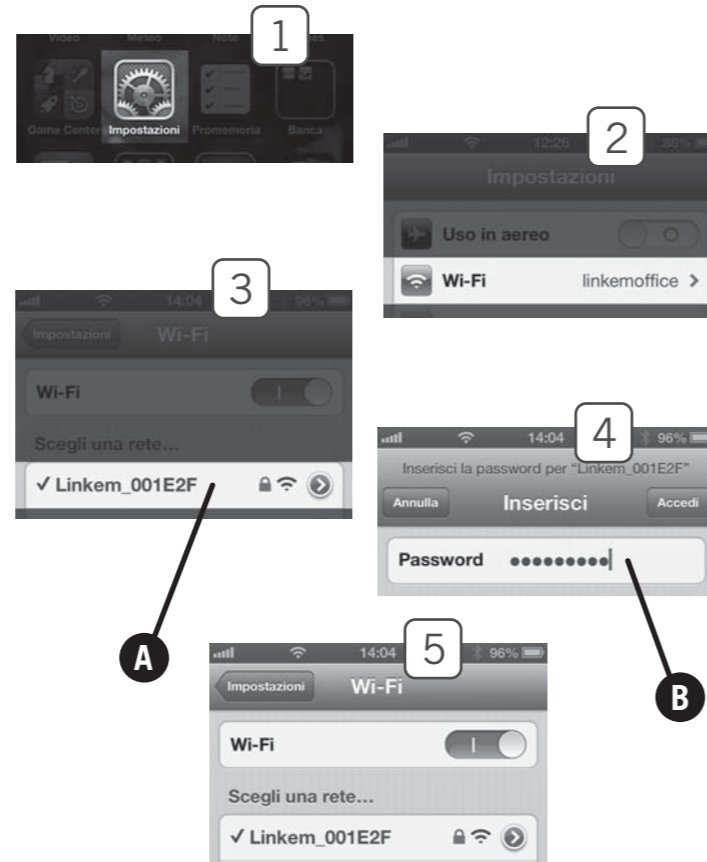

2

Contenuto della confezione Package Contents

配件項目

3

Descrizione fisica Physical Description

燈號示意

	Power	Green LED ON
	Wireless	Green LED ON
	Router	Green LED ON
	Diag	LED OFF
	Security	LED OFF

4

www.linkem.com

5

SSID e chiave WPA SSID & WPA key

Windows XP

Windows 7/Vista

Windows 8/8.1

MacOSX

iPhone/iPod/iPad iOS 6

Gestione avanzata Access Point Advanced AccessPoint Management

進階無線網路基地台應用示意圖