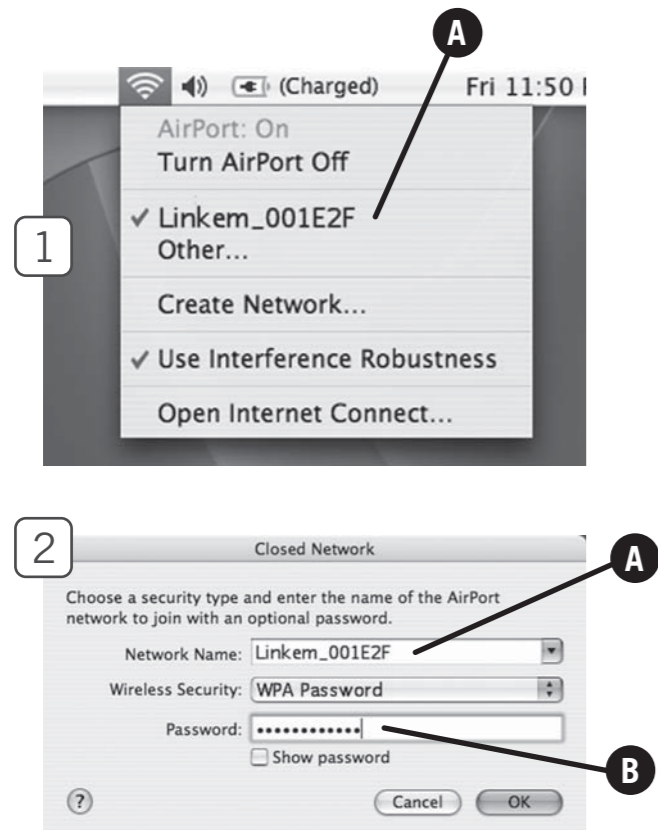

2

Contenuto della confezione Package Contents

配件項目

3

Descrizione fisica Physical Description

燈號示意

	Power	Green LED ON
	Wireless	Green LED ON
	Router	Green LED ON
	Diag	LED OFF
	Security	LED OFF

4

www.linkem.com

5

SSID e chiave WPA SSID & WPA key

Windows XP

Windows 7/Vista

Windows 8/8.1

MacOSX

iPhone/iPod/iPad iOS 6

Gestione avanzata Access Point Advanced AccessPoint Management

進階無線網路基地台應用示意圖