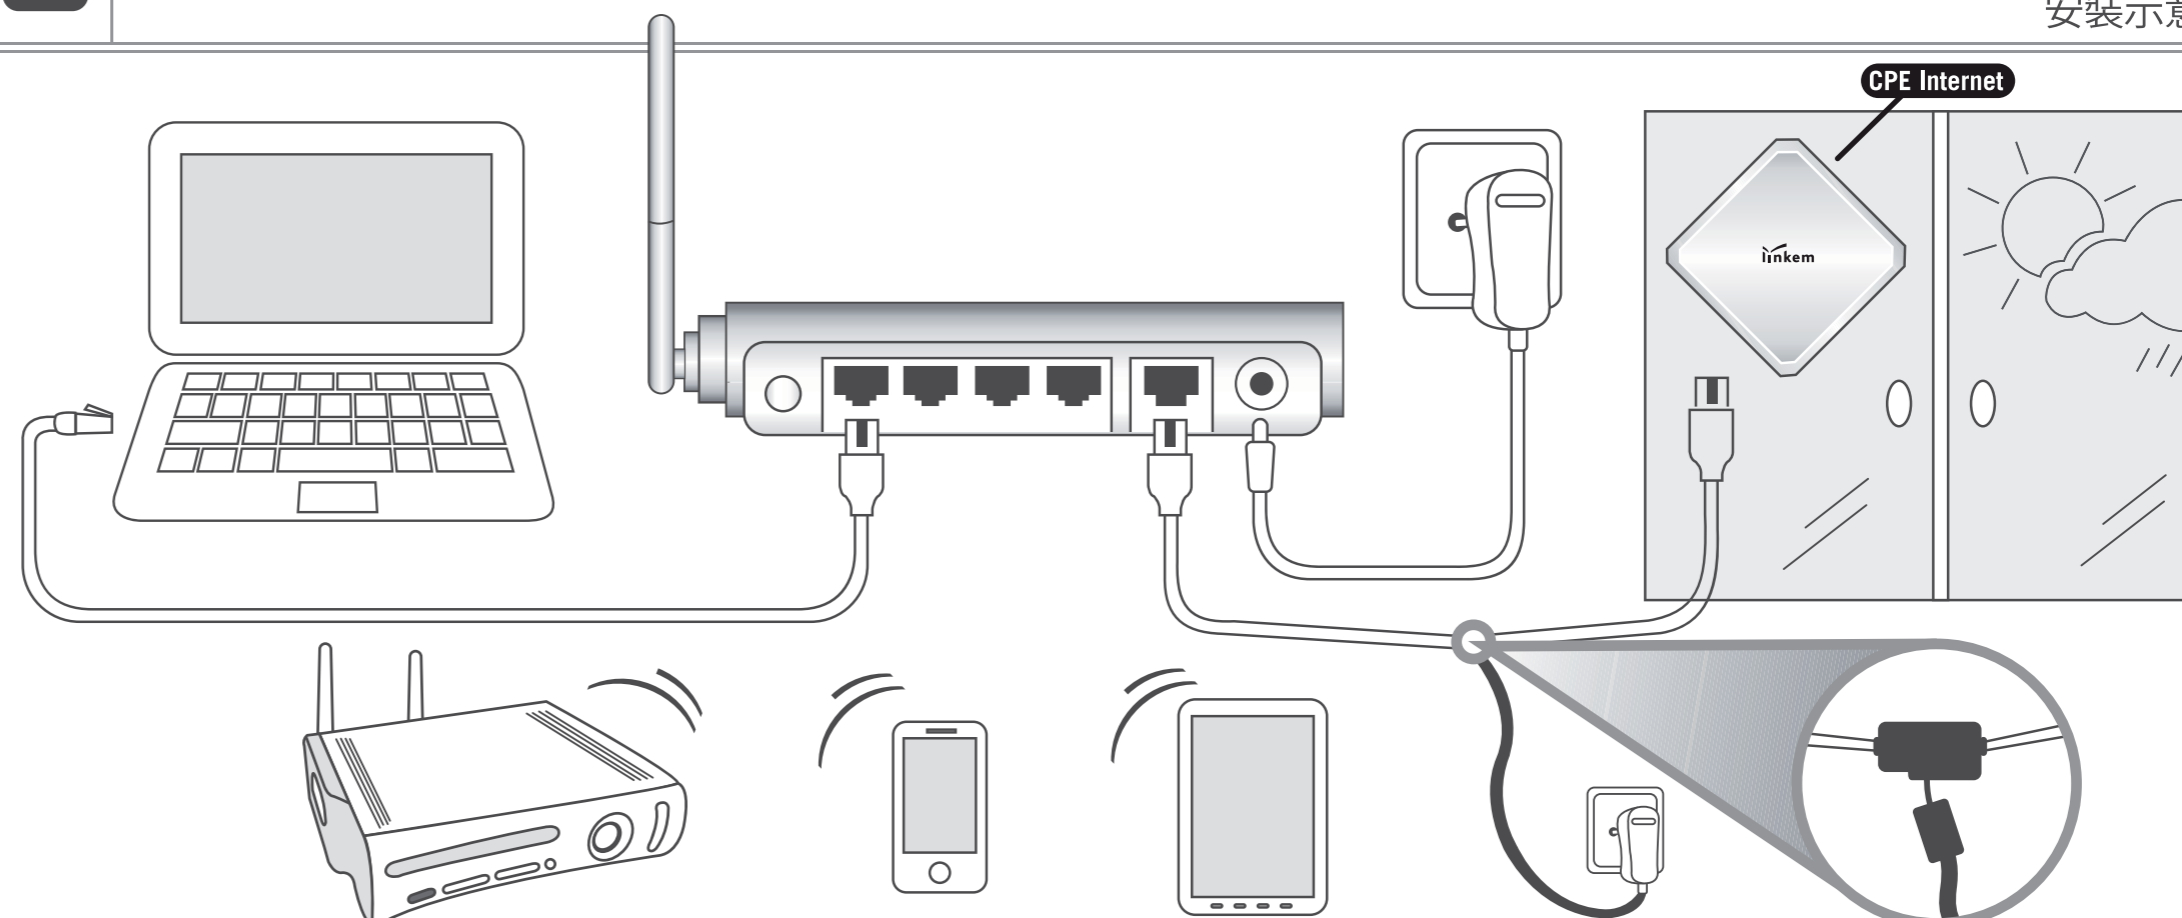

Collegamenti Connections

安裝示意圖

CLIENTI PRIVATI

DA RETE FISSA
800 546 536
GRATIS

CLIENTI BUSINESS

DA RETE FISSA
800 487 078
GRATIS

DAI CELLULARI

06 94 444

www.linkem.com