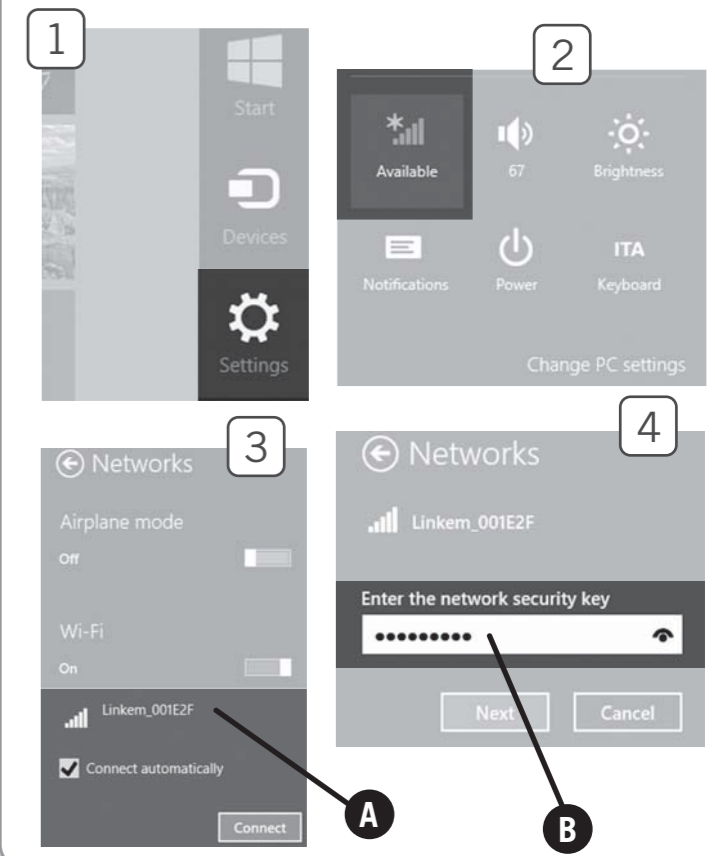

2

Contenuto della confezione Package Contents

配件項目

3

Descrizione fisica Physical Description

燈號示意

	Power	Green LED ON
	Wireless	Green LED ON
	Router	Green LED ON
	Diag	LED OFF
	Security	LED OFF

4

www.linkem.com

5

SSID e chiave WPA SSID & WPA key

Windows XP

Windows 7/Vista

Windows 8/8.1

MacOSX

iPhone/iPod/iPad iOS 6

Gestione avanzata Access Point Advanced AccessPoint Management

進階無線網路基地台應用示意圖